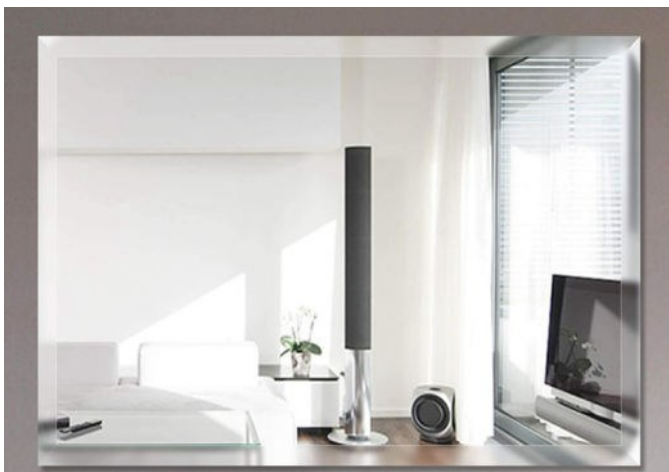

Mirrors deliver a key feature in the design or redesign of any bathroom, home or gym. When chosen and hung with intention, mirrors serve as an impressive and practical centerpiece, enhance lighting and produce the illusion of space.

The versatility of mirrors make them a way to give instant flair to any space. They light up dark areas and add grandeur to your space. Choosing a mirror to match the style of your space will add intensity and aspect.

FRAMELESS - FOR A TOUCH OF GRANDEUR

A made-to-order frameless mirror can revamp your space into an ultramodern look that defies gravity. The clean, simple lines of a frameless mirror add the finishing touch to your new space.

SEMI-FRAMELESS - FOR A TOUCH OF CHIC

Semi-frameless mirrors set the standard for style, quality and value. They are designed to be versatile, robust and elegant. They are perfect for a sophisticated, durable and austere design. The framing and accessories are designed to blend with contemporary decors.